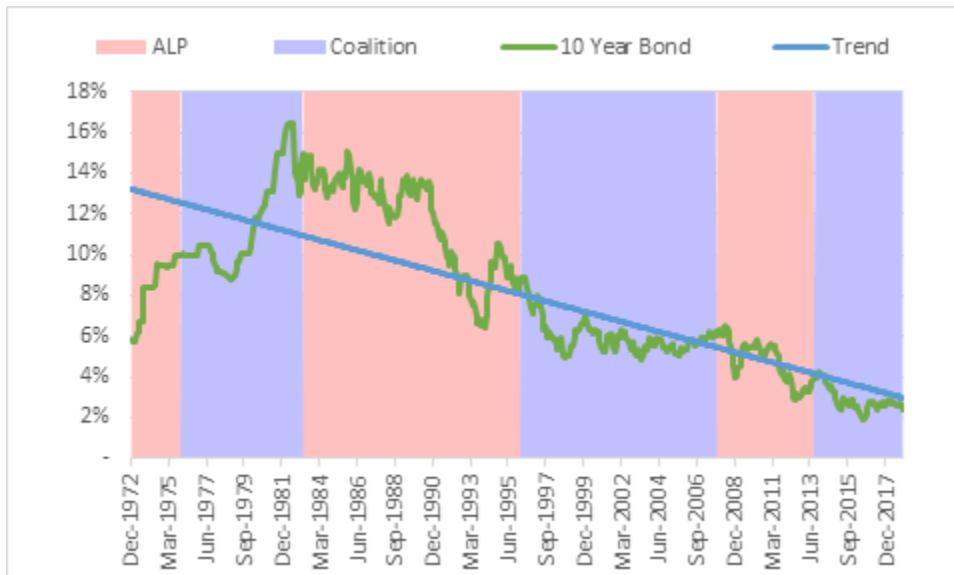

Andep Investment Consultancy

Analytical advice since 1982.

ELECTION 2019

HISTORY IN SHADES OF RED AND BLUE

Without inferring causation, the following charts show the history of economic indices during periods of ALP and Coalition government and the long term trend of those indices since 1972.

History In Shades Of Red And Blue

Andep Investment Consultancy

Election 2019

History In Shades Of Red And Blue

Andep Investment Consultancy

Election 2019 History In Shades Of Red And Blue Andep Investment Consultancy

Election 2019

History In Shades Of Red And Blue

Andep Investment Consultancy