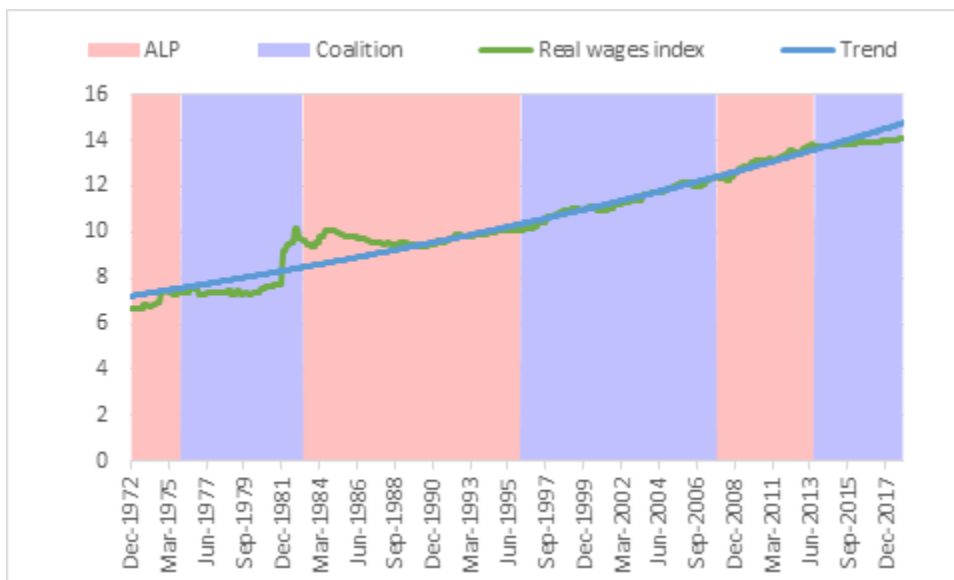

Election 2019

History In Shades Of Red And Blue

Andep Investment Consultancy