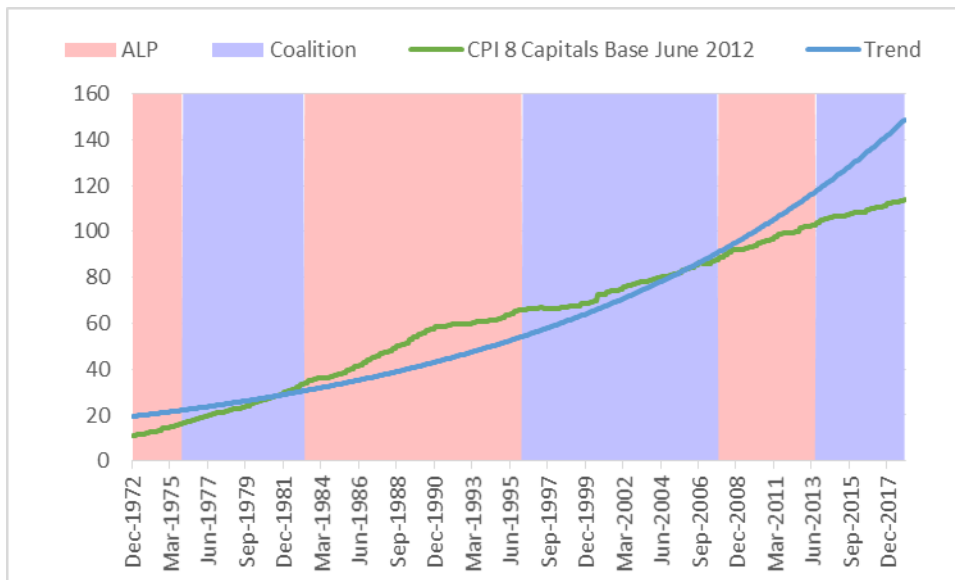

Andep Investment Consultancy

Analytical advice since 1982.

ELECTION 2019

HISTORY IN SHADES OF RED AND BLUE

Without inferring causation, the following charts show the history of economic indices during periods of ALP and Coalition government and the long term trend of those indices since 1972.