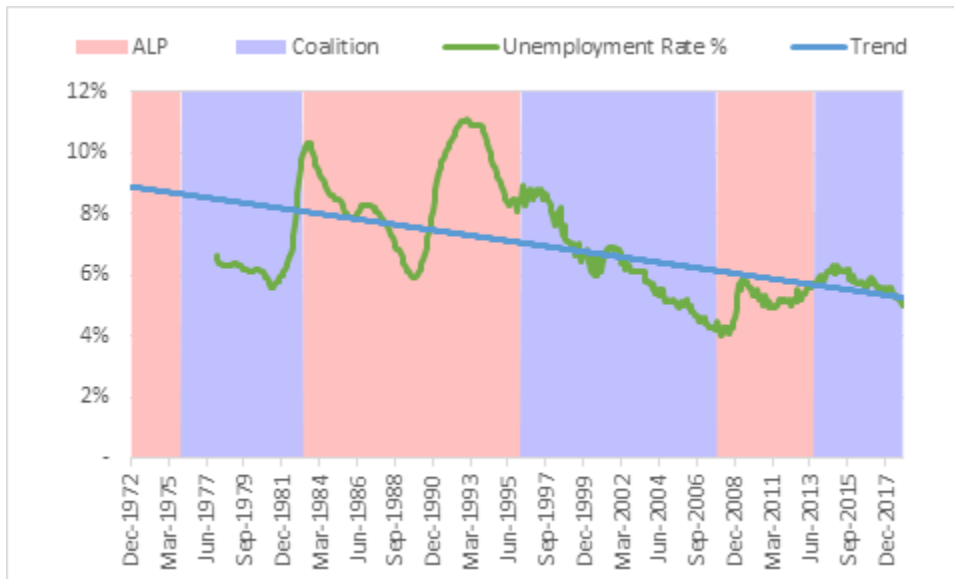

Andep Investment Consultancy

Analytical advice since 1982.

ELECTION 2019

HISTORY IN SHADES OF RED AND BLUE

Without inferring causation, the following charts show the history of economic indices during periods of ALP and Coalition government and the long term trend of those indices since 1972.

History In Shades Of Red And Blue

Andep Investment Consultancy

Election 2019

History In Shades Of Red And Blue

Andep Investment Consultancy

Election 2019 History In Shades Of Red And Blue Andep Investment Consultancy