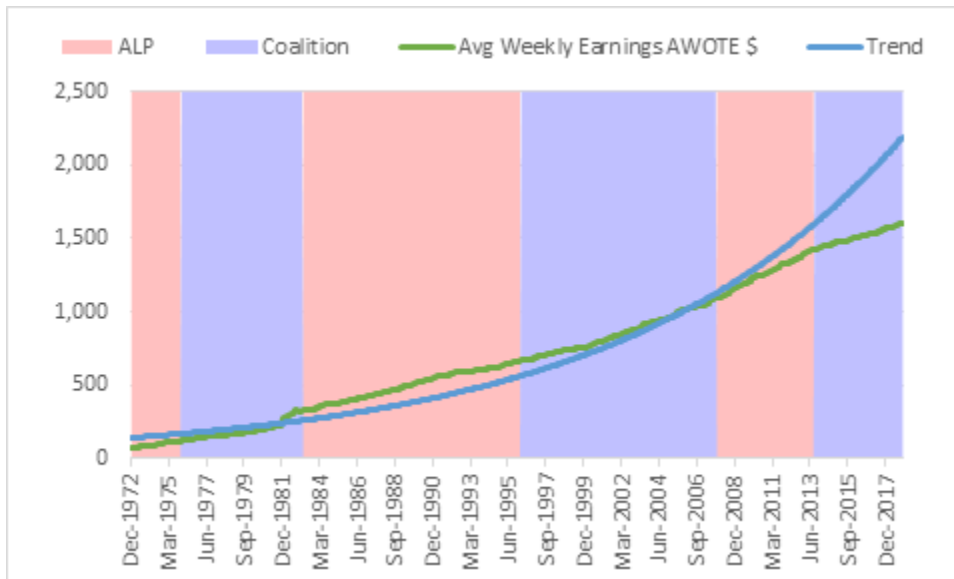

Election 2019

History In Shades Of Red And Blue

Andep Investment Consultancy