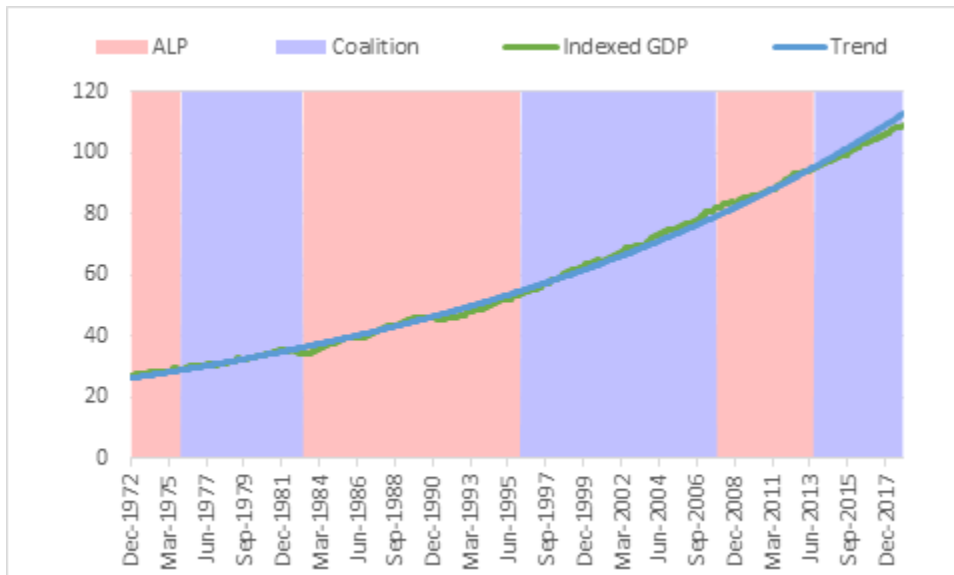

Andep Investment Consultancy

Analytical advice since 1982.

ELECTION 2019

HISTORY IN SHADES OF RED AND BLUE

Without inferring causation, the following charts show the history of economic indices during periods of ALP and Coalition government and the long term trend of those indices since 1972.

Telephone: +61 (08) 9225 5899

Facsimile: +61 (08) 9225 5877

Info@Andep.com.au

www.Andep.com.au

Election 2019

History In Shades Of Red And Blue

Andep Investment Consultancy

Election 2019

History In Shades Of Red And Blue

Andep Investment Consultancy

Election 2019

History In Shades Of Red And Blue

Andep Investment Consultancy

Election 2019 History In Shades Of Red And Blue Andep Investment Consultancy