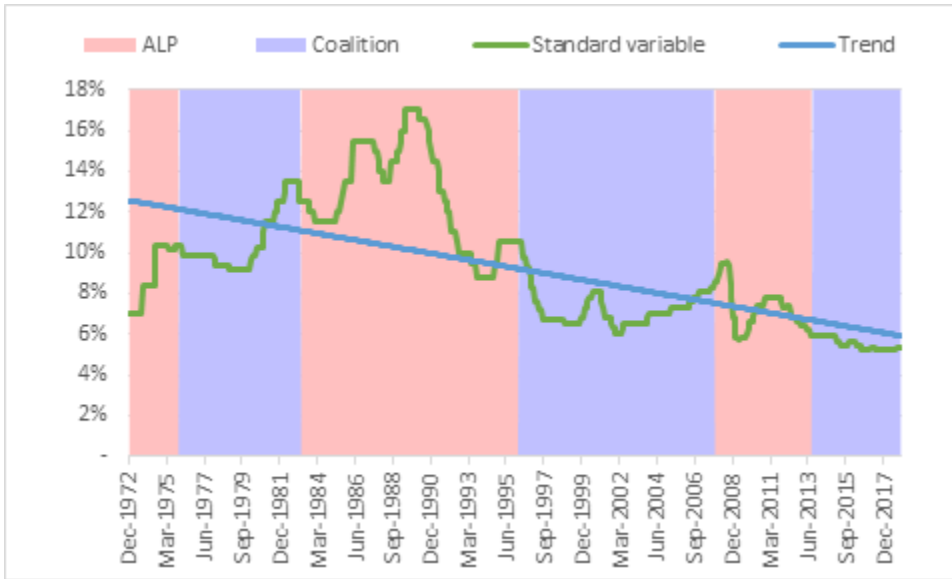

Andep Investment Consultancy

Analytical advice since 1982.

ELECTION 2019

HISTORY IN SHADES OF RED AND BLUE

Without inferring causation, the following charts show the history of economic indices during periods of ALP and Coalition government and the long term trend of those indices since 1972.

History In Shades Of Red And Blue

Andep Investment Consultancy

Election 2019

History In Shades Of Red And Blue

Andep Investment Consultancy

Election 2019 History In Shades Of Red And Blue Andep Investment Consultancy

Election 2019

History In Shades Of Red And Blue

Andep Investment Consultancy