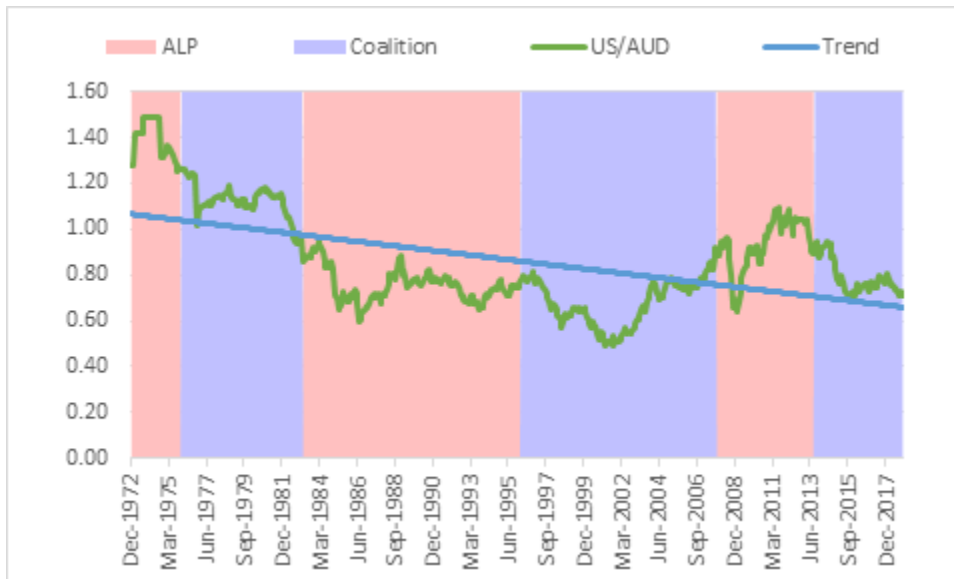

Andep Investment Consultancy

Analytical advice since 1982.

ELECTION 2019

HISTORY IN SHADES OF RED AND BLUE

Without inferring causation, the following charts show the history of economic indices during periods of ALP and Coalition government and the long term trend of those indices since 1972.

History In Shades Of Red And Blue

Andep Investment Consultancy

Election 2019

History In Shades Of Red And Blue

Andep Investment Consultancy

Election 2019 History In Shades Of Red And Blue Andep Investment Consultancy

Election 2019

History In Shades Of Red And Blue

Andep Investment Consultancy